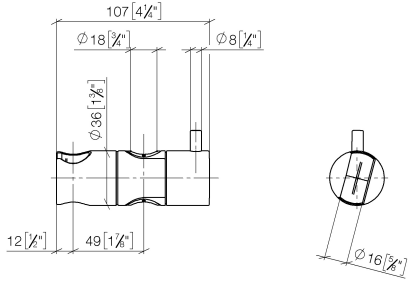

12 580 970

• for pipe diameter 18 mm

Fits: IMO, LULU, MADISON, MEM, TARA,
CL.1, LISSÉ, VAIA, META, CYO

| | | |
|---|-------------------------------|---------------|
|  | Chrome | 12 580 970-00 |
|  | Brushed Platinum | 12 580 970-06 |
|  | Platinum | 12 580 970-08 |
|  | Durabress (23kt Gold) | 12 580 970-09 |
|  | Dark Chrome | 12 580 970-19 |
|  | Light Gold | 12 580 970-26 |
|  | Brushed Light Gold | 12 580 970-27 |
|  | Brushed Durabress (23kt Gold) | 12 580 970-28 |
|  | Matte Black | 12 580 970-33 |
|  | Brushed Bronze | 12 580 970-42 |
|  | Brushed Champagne (22kt Gold) | 12 580 970-46 |
|  | Champagne (22kt Gold) | 12 580 970-47 |
|  | Brushed Chrome | 12 580 970-93 |
|  | Brushed Dark Platinum | 12 580 970-99 |

12 580 970

mm [inches]

12 580 970

Parts for other finishes can be found here: Brushed Platinum

Spare parts list

| No. | Item Number | Name | Quantity used | Delivery time |
|-----|-----------------|---------|---------------|---------------|
| 1 | 09 12 12 217 90 | sleeve | 1 | 2 |
| 2 | 08 18 40 579 90 | adaptor | 1 | 2 |