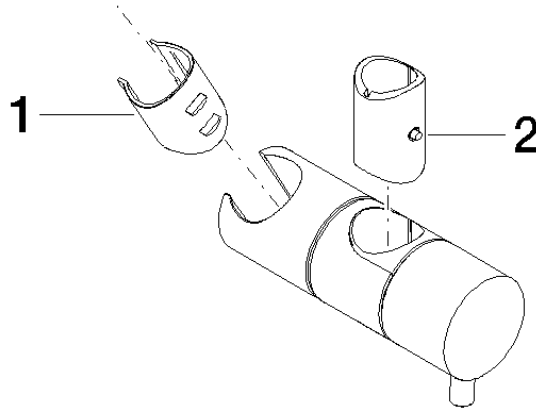

12 580 970

• for pipe diameter 18 mm

Fits: IMO, LULU, MADISON, MEM, TARA,
CL.1, LISSÉ, VAIA, META, CYO

| | | |
|---|-------------------------------|---------------|
|  | Chrome | 12 580 970-00 |
|  | Brushed Platinum | 12 580 970-06 |
|  | Platinum | 12 580 970-08 |
|  | Durabress (23kt Gold) | 12 580 970-09 |
|  | Dark Chrome | 12 580 970-19 |
|  | Light Gold | 12 580 970-26 |
|  | Brushed Light Gold | 12 580 970-27 |
|  | Brushed Durabress (23kt Gold) | 12 580 970-28 |
|  | Matte Black | 12 580 970-33 |
|  | Brushed Bronze | 12 580 970-42 |
|  | Brushed Champagne (22kt Gold) | 12 580 970-46 |
|  | Champagne (22kt Gold) | 12 580 970-47 |
|  | Brushed Chrome | 12 580 970-93 |
|  | Brushed Dark Platinum | 12 580 970-99 |

12 580 970

mm [inches]

12 580 970

Parts for other finishes can be found here: Brushed Platinum

Spare parts list

| No. | Item Number | Name | Quantity used | Delivery time |
|-----|-----------------|---------|---------------|---------------|
| 1 | 09 12 12 217 90 | sleeve | 1 | 2 |
| 2 | 08 18 40 579 90 | adaptor | 1 | 2 |